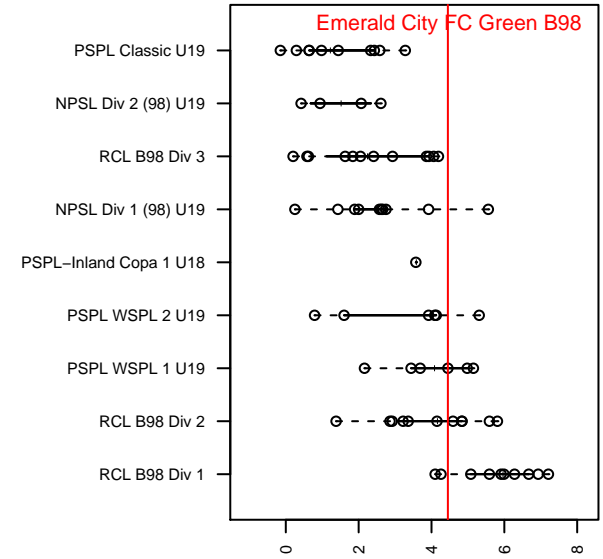

Emerald City FC Green B98

Emerald City FC
 Seattle, WA
 B98 total strength=1735
 attack=30.74 defense=21.28
 fall league = PSPL WSPL 1 U19
 notes= Howe 2014-5

alt names used:
 EMERALD CITY FC ECFC M98 GREEN (WA)
 Emerald City FC M98 Green
 ECFC M98 Green
 EMERALD CITY FC ECFC M98 GREEN (WA)

Venues played:
 2016 US Club Regionals 1998
 2016 Nike Crossfire Challenge Super Group U'
 2016 PSPL WSPL 1 U19
 2016 WA Cup HS Gold U19

Emerald City FC Green B98
 Dots are actual minus expected GF (blue circles) and GA (red triangles).
 Blue line is smoothed change in attack strength. Red is smoothed change in defense strength.

**attack and defense variance (black dot)
relative to other teams
and top 10 in region**

**attack and defense rating
relative to others at age
and all opponents in last 13 months**

Performance relative to 13 month average